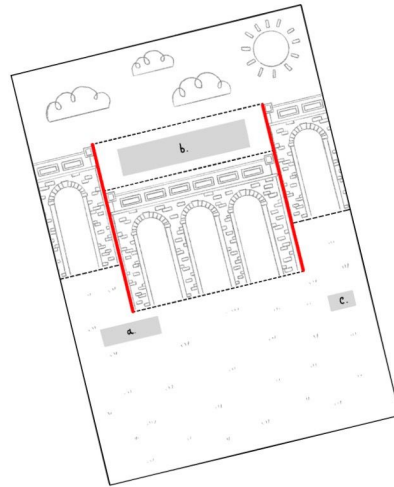

Virtual Day Trips

STEP 1

COLOUR IN the sheet.

STEP 2

CUT OUT each part
(main card, (a) bush,
(b) train and (c) tree).

STEP 3

CUT along the two straight lines in
the middle of the main card and
FOLD to make it POP UP!

REMEMBER!

Do Not cut to the very edge...

STEP 4

STICK the (a) bush, (b) train
and (c) tree to the pop up card.

Coast to Countryside

Virtual Day Trips

———— CUT
- - - - FOLD
———— ALTERNATIVE CUT LINE