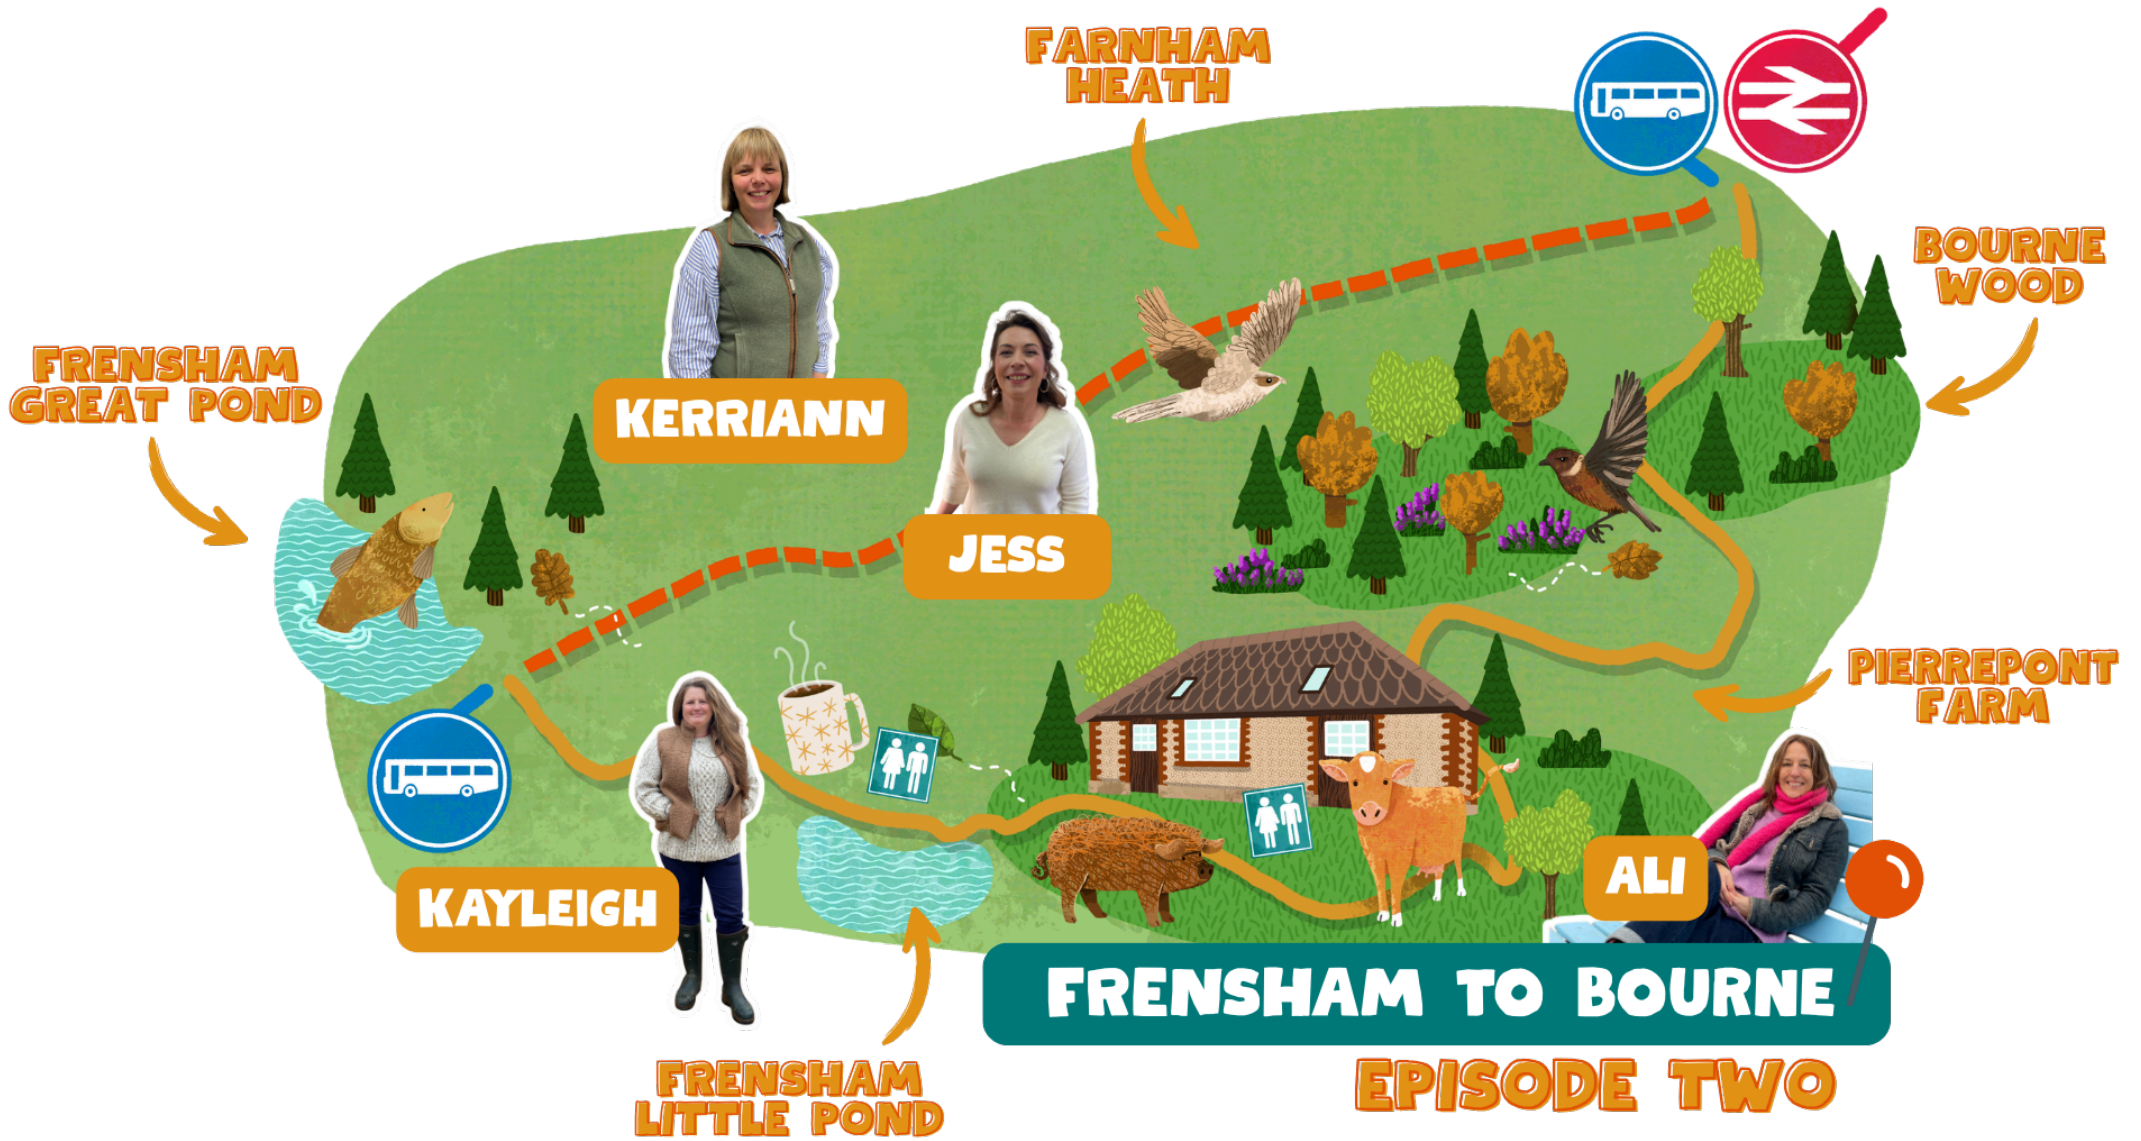

DEVIL'S PUNCH BOWL CAFE

YASMIN & NIKKI

THE SAILOR'S STONE

GIBBET HILL

SAM

SUZAN

ALI

DEVIL'S PUNCH BOWL

EPISODE ONE

GOLDEN FORDS

ST MARTHA'S CHURCH

CHILWORTH GUNPOWDER MILLS

SARA

DEBBIE

SARAH

PATRICIA

ST MARTIN'S CHURCH

SHALFORD TO CHILWORTH

EPISODE THREE

LEITH HILL TOWER

TONY

GEMMA

CATHERINE

RHODODENDRON WOOD WALK

JACK

ALI

LEITH HILL PLACE

EPISODE FOUR

LEITH HILL PLACE